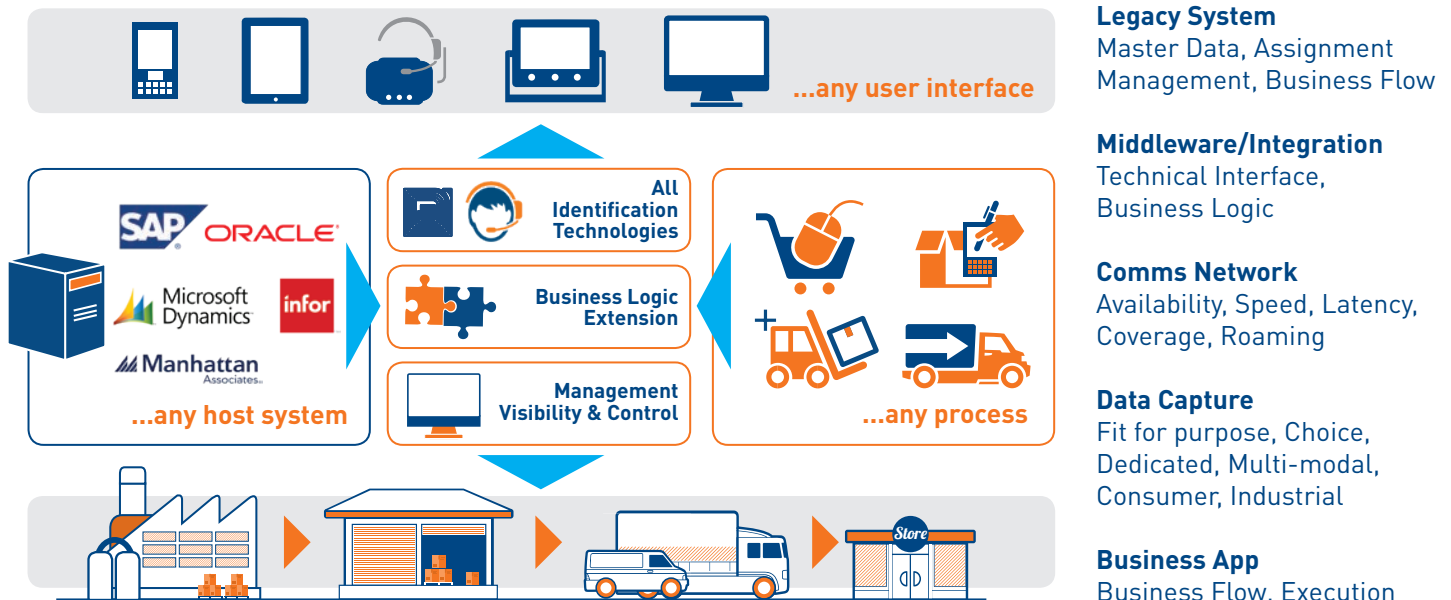

# Unlock your legacy systems to create a fast pace, high-performing supply chain

- ▶ Process optimisation
- ▶ Technology modernisation
- ▶ Seamless connectivity
- ▶ Rapid ROI
- ▶ Minimum disruption
- ▶ Legislative compliance

Any system...

ERP - MES - PES  
WMS - TMS - POS

System Integration

## Market leading systems integration - unlocking hidden supply chain performance

The software industry has moved considerably since the days when integration meant extensive, complex and costly custom programming. Today, standards-based integration technologies have greatly minimised the complexities and risks associated with integrating mobile applications and technologies to an existing legacy system.

### End-to-end supply chain management

Zetes handles many of the most critical and complex processes in supply chain execution: warehousing, order fulfilment, in-store inventory management and field service and sales. We modernise constrained legacy systems to take full advantage of mobile data capture and task optimisation and visibility.