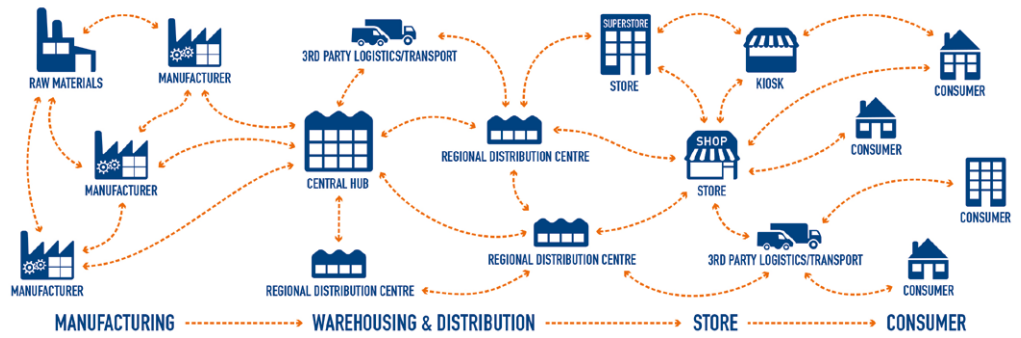

Collaborative, real-time supply chain intelligence ... for end-to-end control and visibility

- ▶ Real-time end-to-end supply chain visibility
- ▶ Collaborate across complex networks
- ▶ Remove information silos
- ▶ Improve product availability
- ▶ Receive predictive alerts as they happen
- ▶ Harmonise disparate IT systems
- ▶ Access critical information on the move

Real-Time Insight

Cost Control

Continuous Improvement

Real-time Supply Chain Visibility

ZetesOlympus is a collaborative supply chain intelligence tool which enables real-time operational visibility and alerts around the critical events and inventory flows across your end-to-end partner and carrier network.

Maximising Perfect Order Fulfilment and Supply Chain Efficiency

Real-Time Supplier KPI Tracking / Predictive Alerts

- Predictive alerts of event delays, failures and potential disruption
- Improved OTIF (on-time-in-full) achievement
- Optimised supplier performance / utilisation

High % Perfect Order Rate / Customer Satisfaction

- Increased sales through less stock-outs
- Reduced non compliance costs / penalties
- Dynamic order re-routing / re-allocation enablement

Greater Efficiency and Reduced Costs