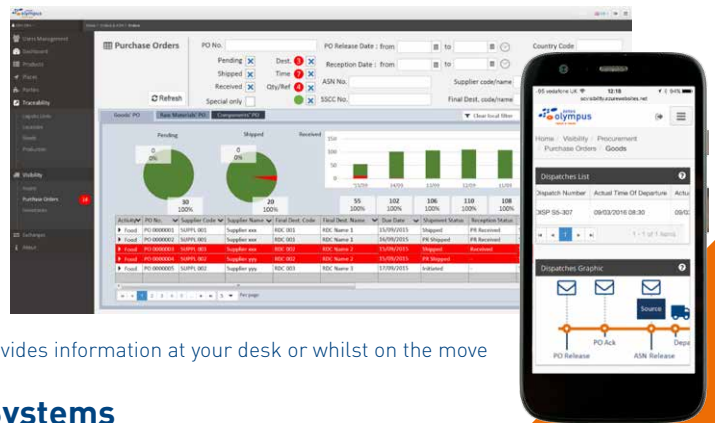

Real-Time Insight

Cost Control

Continuous Improvement

Real-time Supply Chain Visibility

ZetesOlympus is a collaborative supply chain intelligence tool which enables real-time operational visibility and alerts around the critical events and inventory flows across your end-to-end partner and carrier network.

- Improved resource efficiency, inventory, call centre, labour...
- Reduced disruption remedial costs
- Faster dispute resolution and payment

Stay Agile with 360° Visibility and Predictive Alerts

- Manage critical performance issues across your extended supply chain network with 'Big Picture' visibility.
- Receive predictive alerts to view at-risk events which could disrupt planned schedules.
- Leverage IoT technology for remote event capture.
- Build collaboration amongst logistics providers, carriers and suppliers.

Empower your Team with Custom Dashboards

- Customise dashboards to specific roles and required granularity of reporting.
- Gain complete and accurate visibility into individual order and inbound/outbound shipment status across your end-to-end supply chain.
- Fine tune alerts for specific stakeholder roles and according to planned milestones.
- Stay updated wherever you are through secure, easy access to the web portal.

Web-based access provides information at your desk or whilst on the move

Bridge and Harmonise Disparate Information Systems

- Leverage your supply chain partners information systems to access and filter critical event data.
- Interface to the ZetesOlympus data hub to harmonise and display what's relevant to your stakeholders.
- Future-proof your investment through flexibility and scalability to meet tomorrow's requirements.