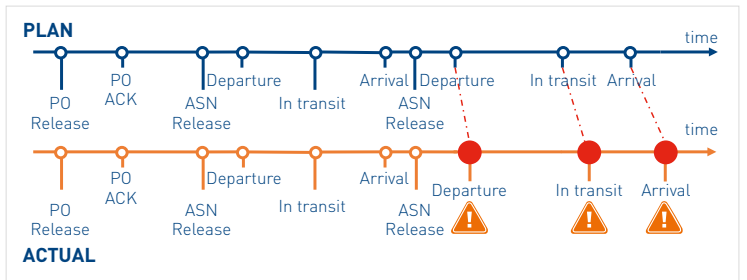

Maximising Perfect Order Fulfilment and Supply Chain Efficiency

Real-Time Supplier KPI Tracking / Predictive Alerts

- Predictive alerts of event delays, failures and potential disruption
- Improved OTIF (on-time-in-full) achievement
- Optimised supplier performance / utilisation

High % Perfect Order Rate / Customer Satisfaction

- Increased sales through less stock-outs
- Reduced non compliance costs / penalties
- Dynamic order re-routing / re-allocation enablement

Greater Efficiency and Reduced Costs

- Improved resource efficiency, inventory, call centre, labour...
- Reduced disruption remedial costs
- Faster dispute resolution and payment

Stay Agile with 360° Visibility and Predictive Alerts

- Manage critical performance issues across your extended supply chain network with 'Big Picture' visibility.
- Receive predictive alerts to view at-risk events which could disrupt planned schedules.
- Leverage IoT technology for remote event capture.
- Build collaboration amongst logistics providers, carriers and suppliers.